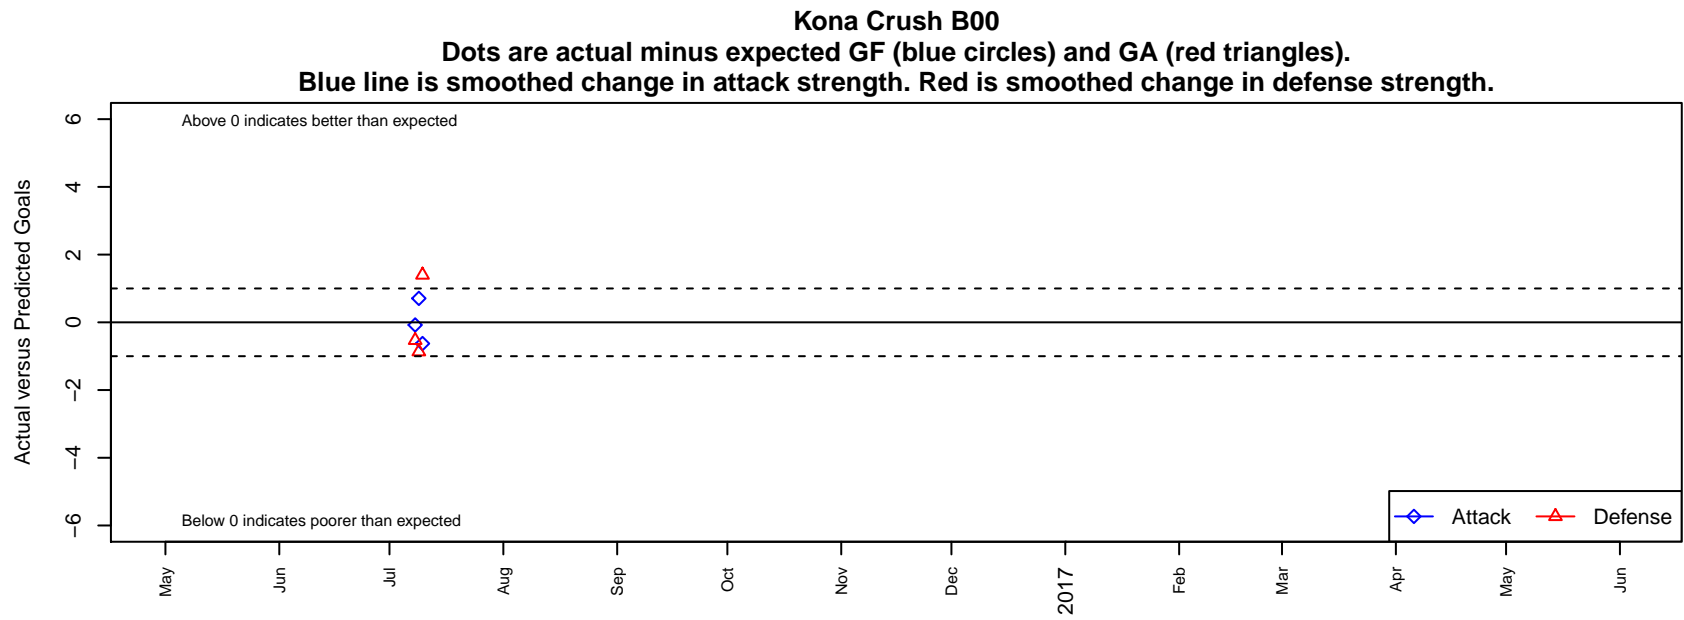

# Kona Crush B00

, HI  
B00 total strength=1567  
attack=19.72 defense=10.35

alt names used:  
KONA CRUSH KCSA00B (HI)

Venues played:  
2016 Nike Crossfire Challenge Gold Group U17

<b>date</b>	<b>home</b>		<b>away</b>		<b>venue</b>	<b>pred.home</b>	<b>pred.away</b>
2016-07-10	Kona Crush B00	1	Whatcom Rangers Gold B00	1	2016 Nike Crossfire Challenge Gold Group	1.63	2.40
2016-07-09	GS Surf B B00	3	Kona Crush B00	2	2016 Nike Crossfire Challenge Gold Group	2.13	1.29
2016-07-08	Crossfire Yakima A B00	3	Kona Crush B00	1	2016 Nike Crossfire Challenge Gold Group	2.47	1.08